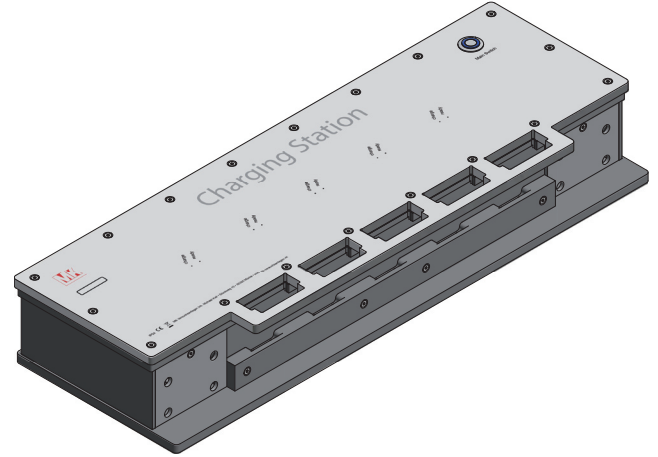

Storage bracket

For up to 5 glove testing devices

Storage of one 5-fold charging station

Transport- and storage trolley

Storage of up to 10 devices

Storage of two 5-fold charging stations

Drawer for accessories

Central power supply

Glove port

In different sizes and shapes

For 8 - 20 mm glass

Incl. gasket and glove safety ring

Incl. RFID chip

Air filling gun

For glove filling

Single charging station

Charging of MK system battery packs

5-fold charging station

Charging of up to 5 MK system battery packs

MK system battery pack (small)

For MK test devices

MK system battery pack

For MK test devices