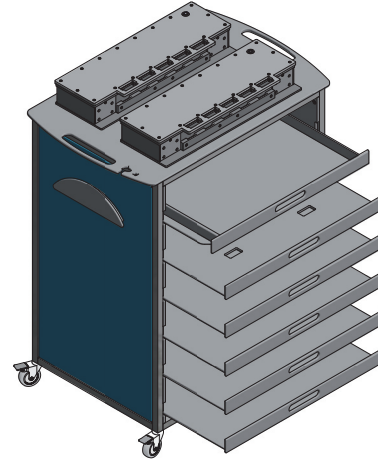

Storage bracket

For up to 5 glove testing devices

Storage of one 5-fold charging station

Transport- and storage trolley

Storage of up to 10 devices

Storage of two 5-fold charging stations

Drawer for accessories

Central power supply

Glove port

In different sizes and shapes

For 8 - 20 mm glass

Incl. gasket and glove safety ring

Incl. RFID chip

Air filling gun

For glove filling

Single charging station

Charging of MK system battery packs

5-fold charging station

Charging of up to 5 MK system battery packs

MK system battery pack (small)

For MK test devices

MK system battery pack

For MK test devices